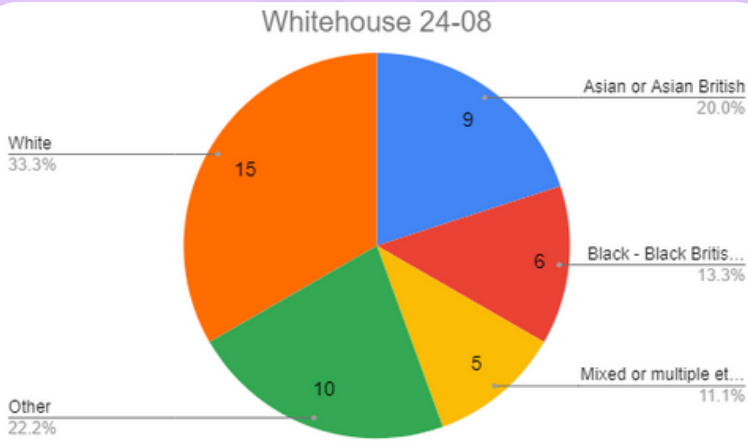

Lady Margery's Gorse

Thursday 24th August
2pm - 4.30pm

Ethnicity

Ethnicity of children attending the session

Postcodes

Postcodes of children attending the session

Gender

Gender of children attending the session

Lady Margery's Gorse

Thursday 24th August
2pm - 4.30pm

Age

Ages of children attending the session

Whitehouse 24-08

Additional needs

Whitehouse 24-08

Number of SEN and Non SEN children attending the session