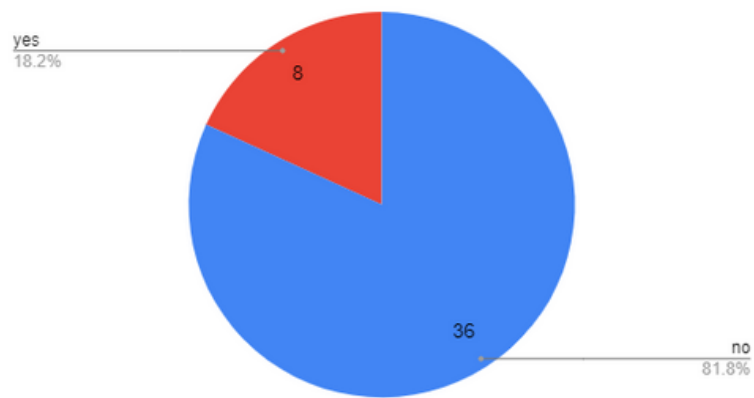

Lady Margery's Gorse

Thursday 24th August
2pm - 4.30pm

Ethnicity

Ethnicity of children attending the session

Postcodes

Postcodes of children attending the session

Gender

Gender of children attending the session

Lady Margery's Gorse

Thursday 24th August
2pm - 4.30pm

Age

Ages of children attending the session

Whitehouse 24-08

Additional needs

Whitehouse 24-08

Number of SEN and Non SEN children attending the session

Number of attendees

Whitehouse 24-08

Total number attendees
45