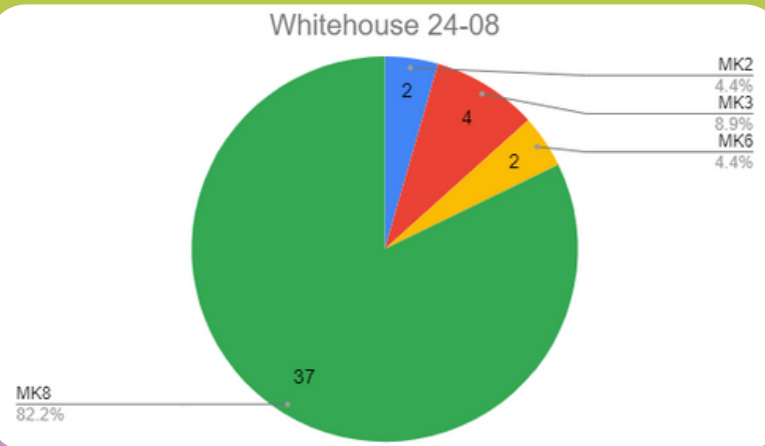

Lady Margery's Gorse

Thursday 24th August
2pm - 4.30pm

Ethnicity

Ethnicity of children attending the session

Postcodes

Postcodes of children attending the session

Gender

Gender of children attending the session

Lady Margery's Gorse

Thursday 24th August
2pm - 4.30pm

Age

Ages of children attending the session

Whitehouse 24-08

Additional needs

Whitehouse 24-08

Number of SEN and Non SEN children attending the session