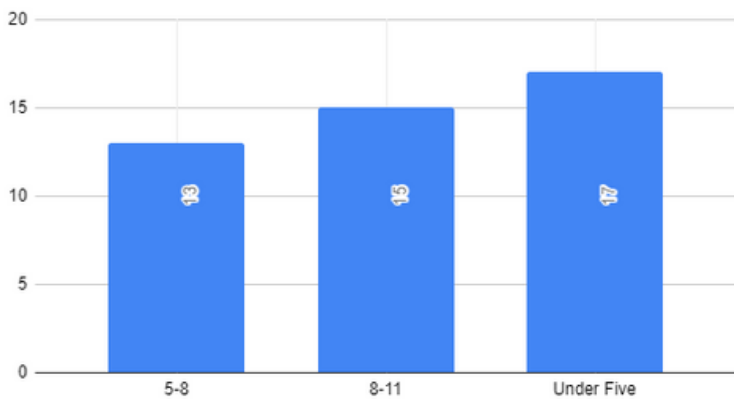

Lady Margery's Gorse

Thursday 24th August
2pm - 4.30pm

Ethnicity

Ethnicity of children attending the session

Postcodes

Postcodes of children attending the session

Gender

Gender of children attending the session

Lady Margery's Gorse

Thursday 24th August
2pm - 4.30pm

Age

Ages of children attending the session

Whitehouse 24-08

Additional needs

Whitehouse 24-08

Number of SEN and Non SEN children attending the session

Number of attendees

Whitehouse 24-08

Total number attendees
45