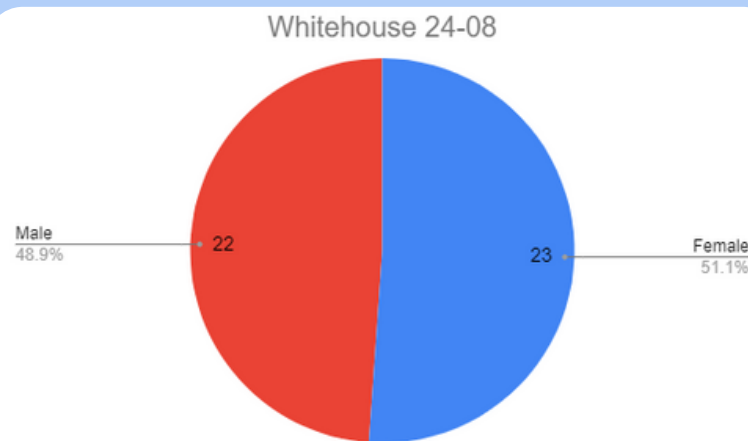

Lady Margery's Gorse

Thursday 24th August
2pm - 4.30pm

Ethnicity

Ethnicity of children attending the session

Postcodes

Postcodes of children attending the session

Gender

Gender of children attending the session

Lady Margery's Gorse

Thursday 24th August
2pm - 4.30pm

Age

Ages of children attending the session

Whitehouse 24-08

Additional needs

Whitehouse 24-08

Number of SEN and Non SEN children attending the session

Number of attendees

Whitehouse 24-08

Total number attendees
45