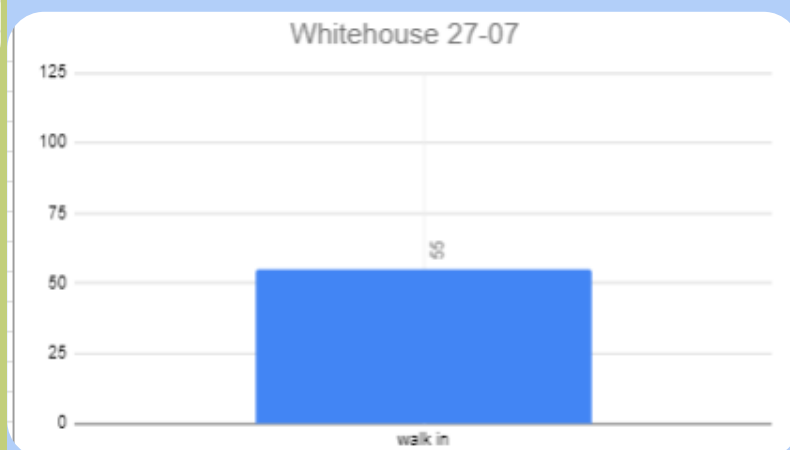

Lady Margery's Gorse

Thursday 27th July
2pm - 4.30pm

Ethnicity

Ethnicity of children attending the session

Postcodes

Postcodes of children attending the session

Gender

Gender of children attending the session

Lady Margery's Gorse

Thursday 27th July
2pm - 4.30pm

Age

Ages of children attending the session

Additional needs

Number of SEN and Non SEN children attending the session

Number of attendees

Total number attendees
55