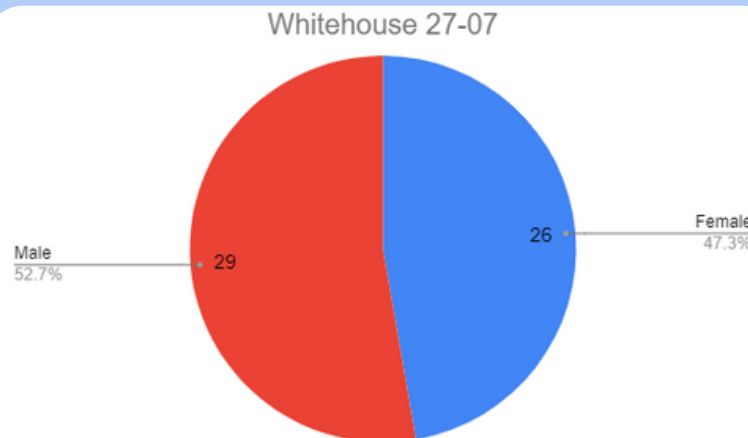

Lady Margery's Gorse

Thursday 27th July
2pm - 4.30pm

Ethnicity

Ethnicity of children attending the session

Postcodes

Postcodes of children attending the session

Gender

Gender of children attending the session

Lady Margery's Gorse

Thursday 27th July
2pm - 4.30pm

Age

Ages of children attending the session

Additional needs

Number of SEN and Non SEN children attending the session

Number of attendees

Total number attendees
55