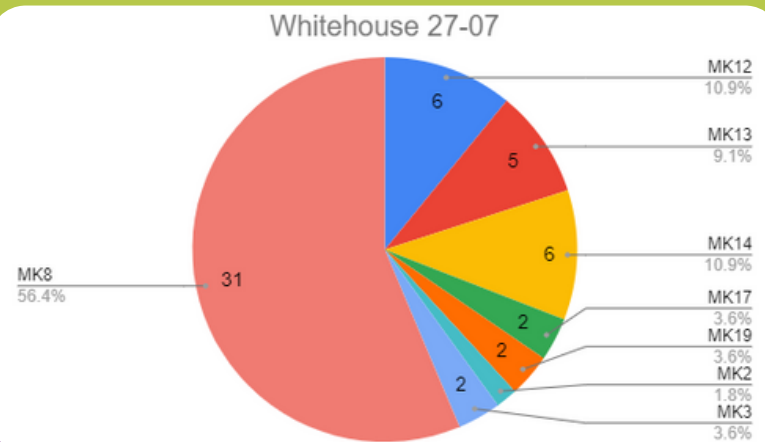

Lady Margery's Gorse

Thursday 27th July
2pm - 4.30pm

Ethnicity

Ethnicity of children attending the session

Postcodes

Postcodes of children attending the session

Gender

Gender of children attending the session

Lady Margery's Gorse

Thursday 27th July
2pm - 4.30pm

Age

Ages of children attending the session

Additional needs

Number of SEN and Non SEN children attending the session

Number of attendees

Total number attendees
55