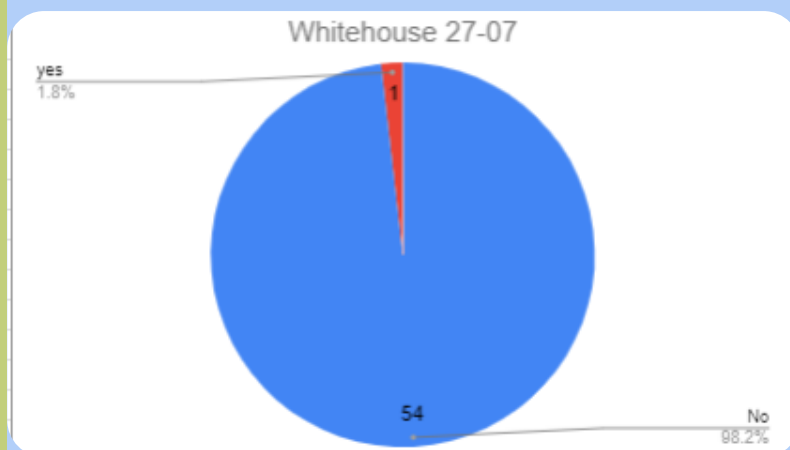

Lady Margery's Gorse

Thursday 27th July
2pm - 4.30pm

Ethnicity

Ethnicity of children attending the session

Postcodes

Postcodes of children attending the session

Gender

Gender of children attending the session

Lady Margery's Gorse

Thursday 27th July
2pm - 4.30pm

Age

Ages of children attending the session

Additional needs

Number of SEN and Non SEN children attending the session

Number of attendees

Total number attendees
55