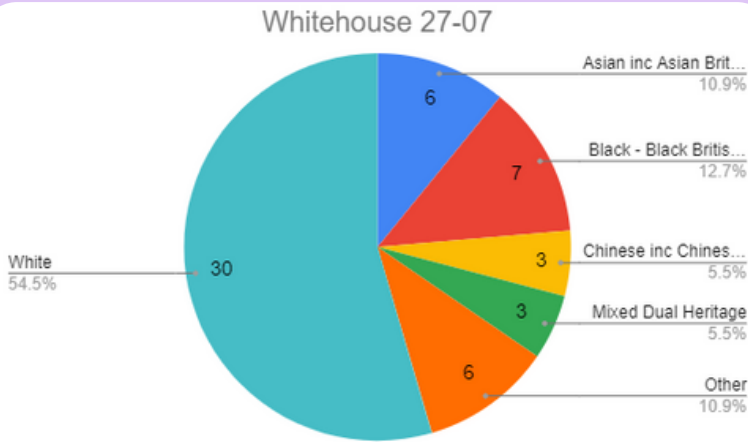

Lady Margery's Gorse

Thursday 27th July
2pm - 4.30pm

Ethnicity

Ethnicity of children attending the session

Postcodes

Postcodes of children attending the session

Gender

Gender of children attending the session

Lady Margery's Gorse

Thursday 27th July
2pm - 4.30pm

Age

Ages of children attending the session

Additional needs

Number of SEN and Non SEN children attending the session

Number of attendees

Total number attendees
55