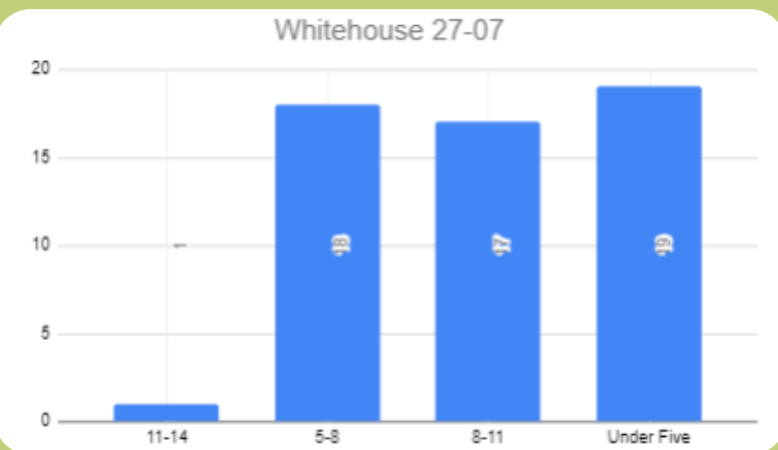

Lady Margery's Gorse

Thursday 27th July
2pm - 4.30pm

Ethnicity

Ethnicity of children attending the session

Postcodes

Postcodes of children attending the session

Gender

Gender of children attending the session

Lady Margery's Gorse

Thursday 27th July
2pm - 4.30pm

Age

Ages of children attending the session

Additional needs

Number of SEN and Non SEN children attending the session

Number of attendees

Total number attendees
55